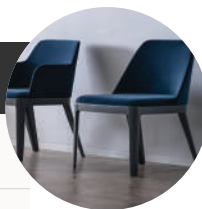

BN CHAIR PRICING

Please find pricing for each model with all upholstery options below.

BN6W	Wooden Frame (No Arms)	Wooden Frame (With Arms)
Premium Eco Leather 1	£845	£884
Premium Eco Leather 2	£894	£935
Bouquet Fabric 1	£892	£933
Bouquet Fabric 2	£932	£983
Gourmet Fabric	£939	£983
Nordic Fabric 1	£892	£933
Nordic Fabric 2	£932	£983
Vegan Nabuk	£976	£1002
Supreme Velvet	£1229	£1284
Prestige Nappa Leather	£993	£1058
Premium Nappa Leather	£1109	£1294
Quilted Back	£188	£282
Frame Finish Upgrade	-	-