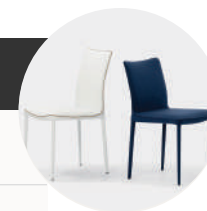

BN CHAIR PRICING

Please find pricing for each model with all upholstery options below.

BN16	Upholstered (Low Back)	Metal Frame (Low Back)	Upholstered (High Back)	Metal Frame (High Back)	Upholstered (Flex High Back)	Metal Frame (Flex High Back)
Premium Eco Leather 1	£306	£355	£321	£365	£449	£497
Premium Eco Leather 2	£347	£387	£371	£421	£494	£519
Bouquet Fabric 1	£322	£354	£340	£385	£451	£526
Bouquet Fabric 2	£347	£387	£371	£421	£497	£548
Gourmet Fabric	£347	£387	£371	£421	£497	£548
Nordic Fabric 1	£322	£354	£340	£385	£497	£525
Nordic Fabric 2	£347	£387	£371	£421	£497	£548
Vegan Nabuk	£385	£447	£406	£462	£538	£567
Supreme Velvet	£572	£590	£624	£644	£655	£722
Prestige Nappa Leather	£556	£564	£567	£594	£638	£641
Premium Nappa Leather	£693	£715	£731	£780	£894	£878
Quilted Back	£122	£122	£122	£122	£122	£122
Frame Finish Upgrade	-	£65	-	£65	-	£65

* See page 12 for Price Groups

* See page 13 for Upgraded Frame Finishes